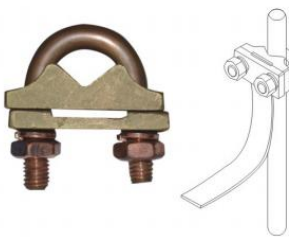

Products Description

UNI U-Bolt brass cable clamp used to connect the copper rod and the conductor cable. It can well install and easily to use. Providing a secure connection between the down conductor cable and rod.

U-Bolt Rod To Tape Clamp(Single Plates)

"U"型带夹(单片) U-Bolt Rod To Tape Clamp(Single Plates)

型号 Part No.	孔直径Hole centres (mm)	棒直径 Rod Dia (in.:mm)	重量 Weight(kg)
URC-1-16	37	5/8":16	0.196kg
URC-1-20	37	3/4":20	0.21kg

U-Bolt Rod To Tape Clamp(Double Plates)

"U"型带夹(双片) U-Bolt Rod To Tape Clamp(Double Plates)

型号 Part No.	铜带宽度Tape width (mm)	棒直径 Rod Dia (in.:mm)	重量 Weight(kg)
URC-2-16	25	5/8":16	0.3kg
URC-2-20	25	3/4":20	0.34kg

U-Bolt Rod To Cable Clamp

"U"型线夹 U-Bolt Rod To Cable Clamp

型号 Part No.	棒直径 Rod Dia. (mm)	导线范围 Conductor mm ²	重量 Weight(kg)
URCC12	1/2":12.7	6-35	0.183kg
URCC16	5/8":16	16-70	0.35kg
URCC70	3/4":20	70-185	0.35kg