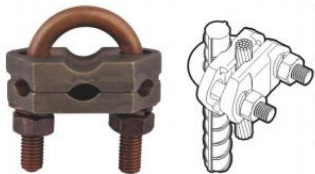

Products Description

UNI U-Bolt brass cable clamp used to connect the copper rod and the conductor cable. It can well install and easily to use. Providing a secure connection between the down conductor cable and rod.

U-Bolt Rod To Tape Clamp(Single Plates)

"U"型带夹(单片) U-Bolt Rod To Tape Clamp(Single Plates)

型号 Part No.	孔直径Hole centres (mm)	棒直径 Rod Dia (in.:mm)	重量 Weight(kg)
URC-1-16	37	5/8":16	0.196kg
URC-1-20	37	3/4":20	0.21kg

U-Bolt Rod To Tape Clamp(Double Plates)

"U"型带夹(双片) U-Bolt Rod To Tape Clamp(Double Plates)

型号 Part No.	铜带宽度Tape width (mm)	棒直径 Rod Dia (in.:mm)	重量 Weight(kg)
URC-2-16	25	5/8":16	0.3kg
URC-2-20	25	3/4":20	0.34kg

U-Bolt Rod To Cable Clamp

"U"型线夹 U-Bolt Rod To Cable Clamp

型号 Part No.	棒直径 Rod Dia. (mm)	导线范围 Conductor mm ²	重量 Weight(kg)
URCC12	1/2":12.7	6-35	0.183kg
URCC16	5/8":16	16-70	0.35kg
URCC70	3/4":20	70-185	0.35kg