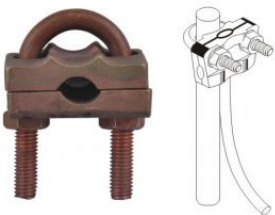

Products Description

UNI U-Bolt brass cable clamp used to connect the copper rod and the conductor cable. It can well install and easily to use. Providing a secure connection between the down conductor cable and rod.

U-Bolt Rod To Tape Clamp(Single Plates)

"U"型带夹(单片) U-Bolt Rod To Tape Clamp(Single Plates)

型号 Part No.	孔直径Hole centres (mm)	棒直径 Rod Dia (in.:mm)	重量 Weight(kg)
URC-1-16	37	5/8":16	0.196kg
URC-1-20	37	3/4":20	0.21kg

U-Bolt Rod To Tape Clamp(Double Plates)

"U"型带夹(双片) U-Bolt Rod To Tape Clamp(Double Plates)

型号 Part No.	铜带宽度Tape width (mm)	棒直径 Rod Dia (in.:mm)	重量 Weight(kg)
URC-2-16	25	5/8":16	0.3kg
URC-2-20	25	3/4":20	0.34kg

U-Bolt Rod To Cable Clamp

"U"型线夹 U-Bolt Rod To Cable Clamp

型号 Part No.	棒直径 Rod Dia. (mm)	导线范围 Conductor mm ²	重量 Weight(kg)
URCC12	1/2":12.7	6-35	0.183kg
URCC16	5/8":16	16-70	0.35kg
URCC70	3/4":20	70-185	0.35kg